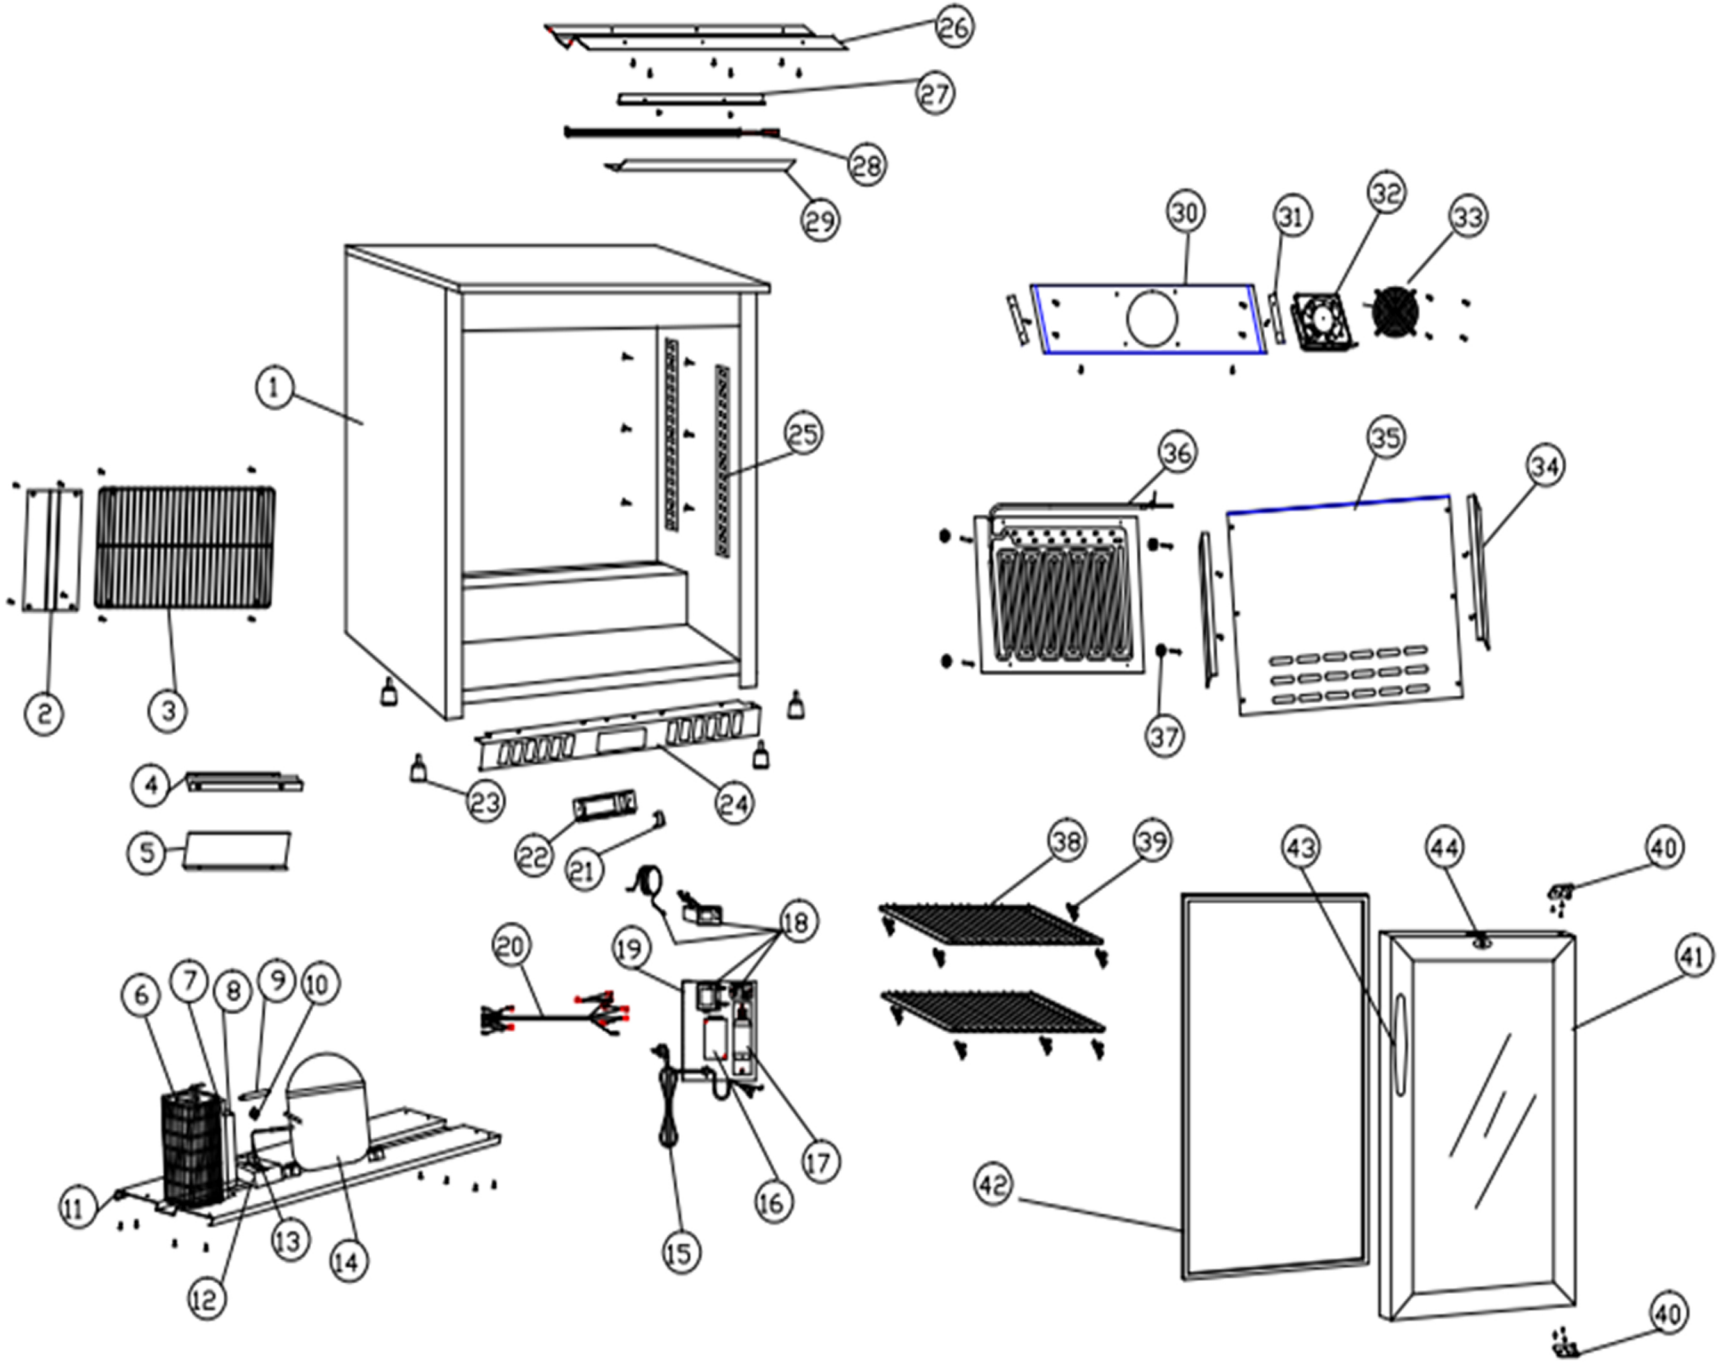

# EXPLODED DIAGRAM FOR SINGLE DOOR CATER-COOL BOTTLE COOLERS

Rep	Description	Qty per item
1	The Body	1
2	Compressor compartment back board	1
3	Compressor compartment net board	1
4	Exhaust plate Fortified board	1
5	Baffle	1
6	Wire condenser	1
7	Condenser fan motor holder	1
8	Condenser fan motor	1
9	Filter	1
10	Filter clip	1
11	Compressor fixing plate	1
12	Water tray	1
13	Evaporating Tube	1
14	Compressor	1
15	Power wire with plug	1
16	Junction box	1
17	LED Ballast	1
18	Digital displayer	1
18-1	Digital displayer (SET)	1
19	Appliance fixing plate	1
20	Connecting cable	1
21	Light switch	1
22	Displayer Fixing Plate	1
23	Adjusting foot	4
24	Exhaust plate assemblies	1
25	Pilaster	4
26	Light tube fixing plate	1
27	Light cover clip plate	1
28	LED Light	1
29	Transparent light cover	1
30	Evaporator fan motor plate	1
31	Fan motor plate support	2
32	Evaporator fan motor	1
33	Evaporator fan motor cover	1
34	Evaporator baffle support	2
35	Evaporator baffle	1
36	Evaporator	1
37	Evaporator support	4
38-2	Wine-shelf	1
38	Shelf	2
39	K Clip	8
40	Door hinge	2
41	Door	1
42	Door gasket	1
43	Handle	1
44	Lock	1
45	Wine shelf	1